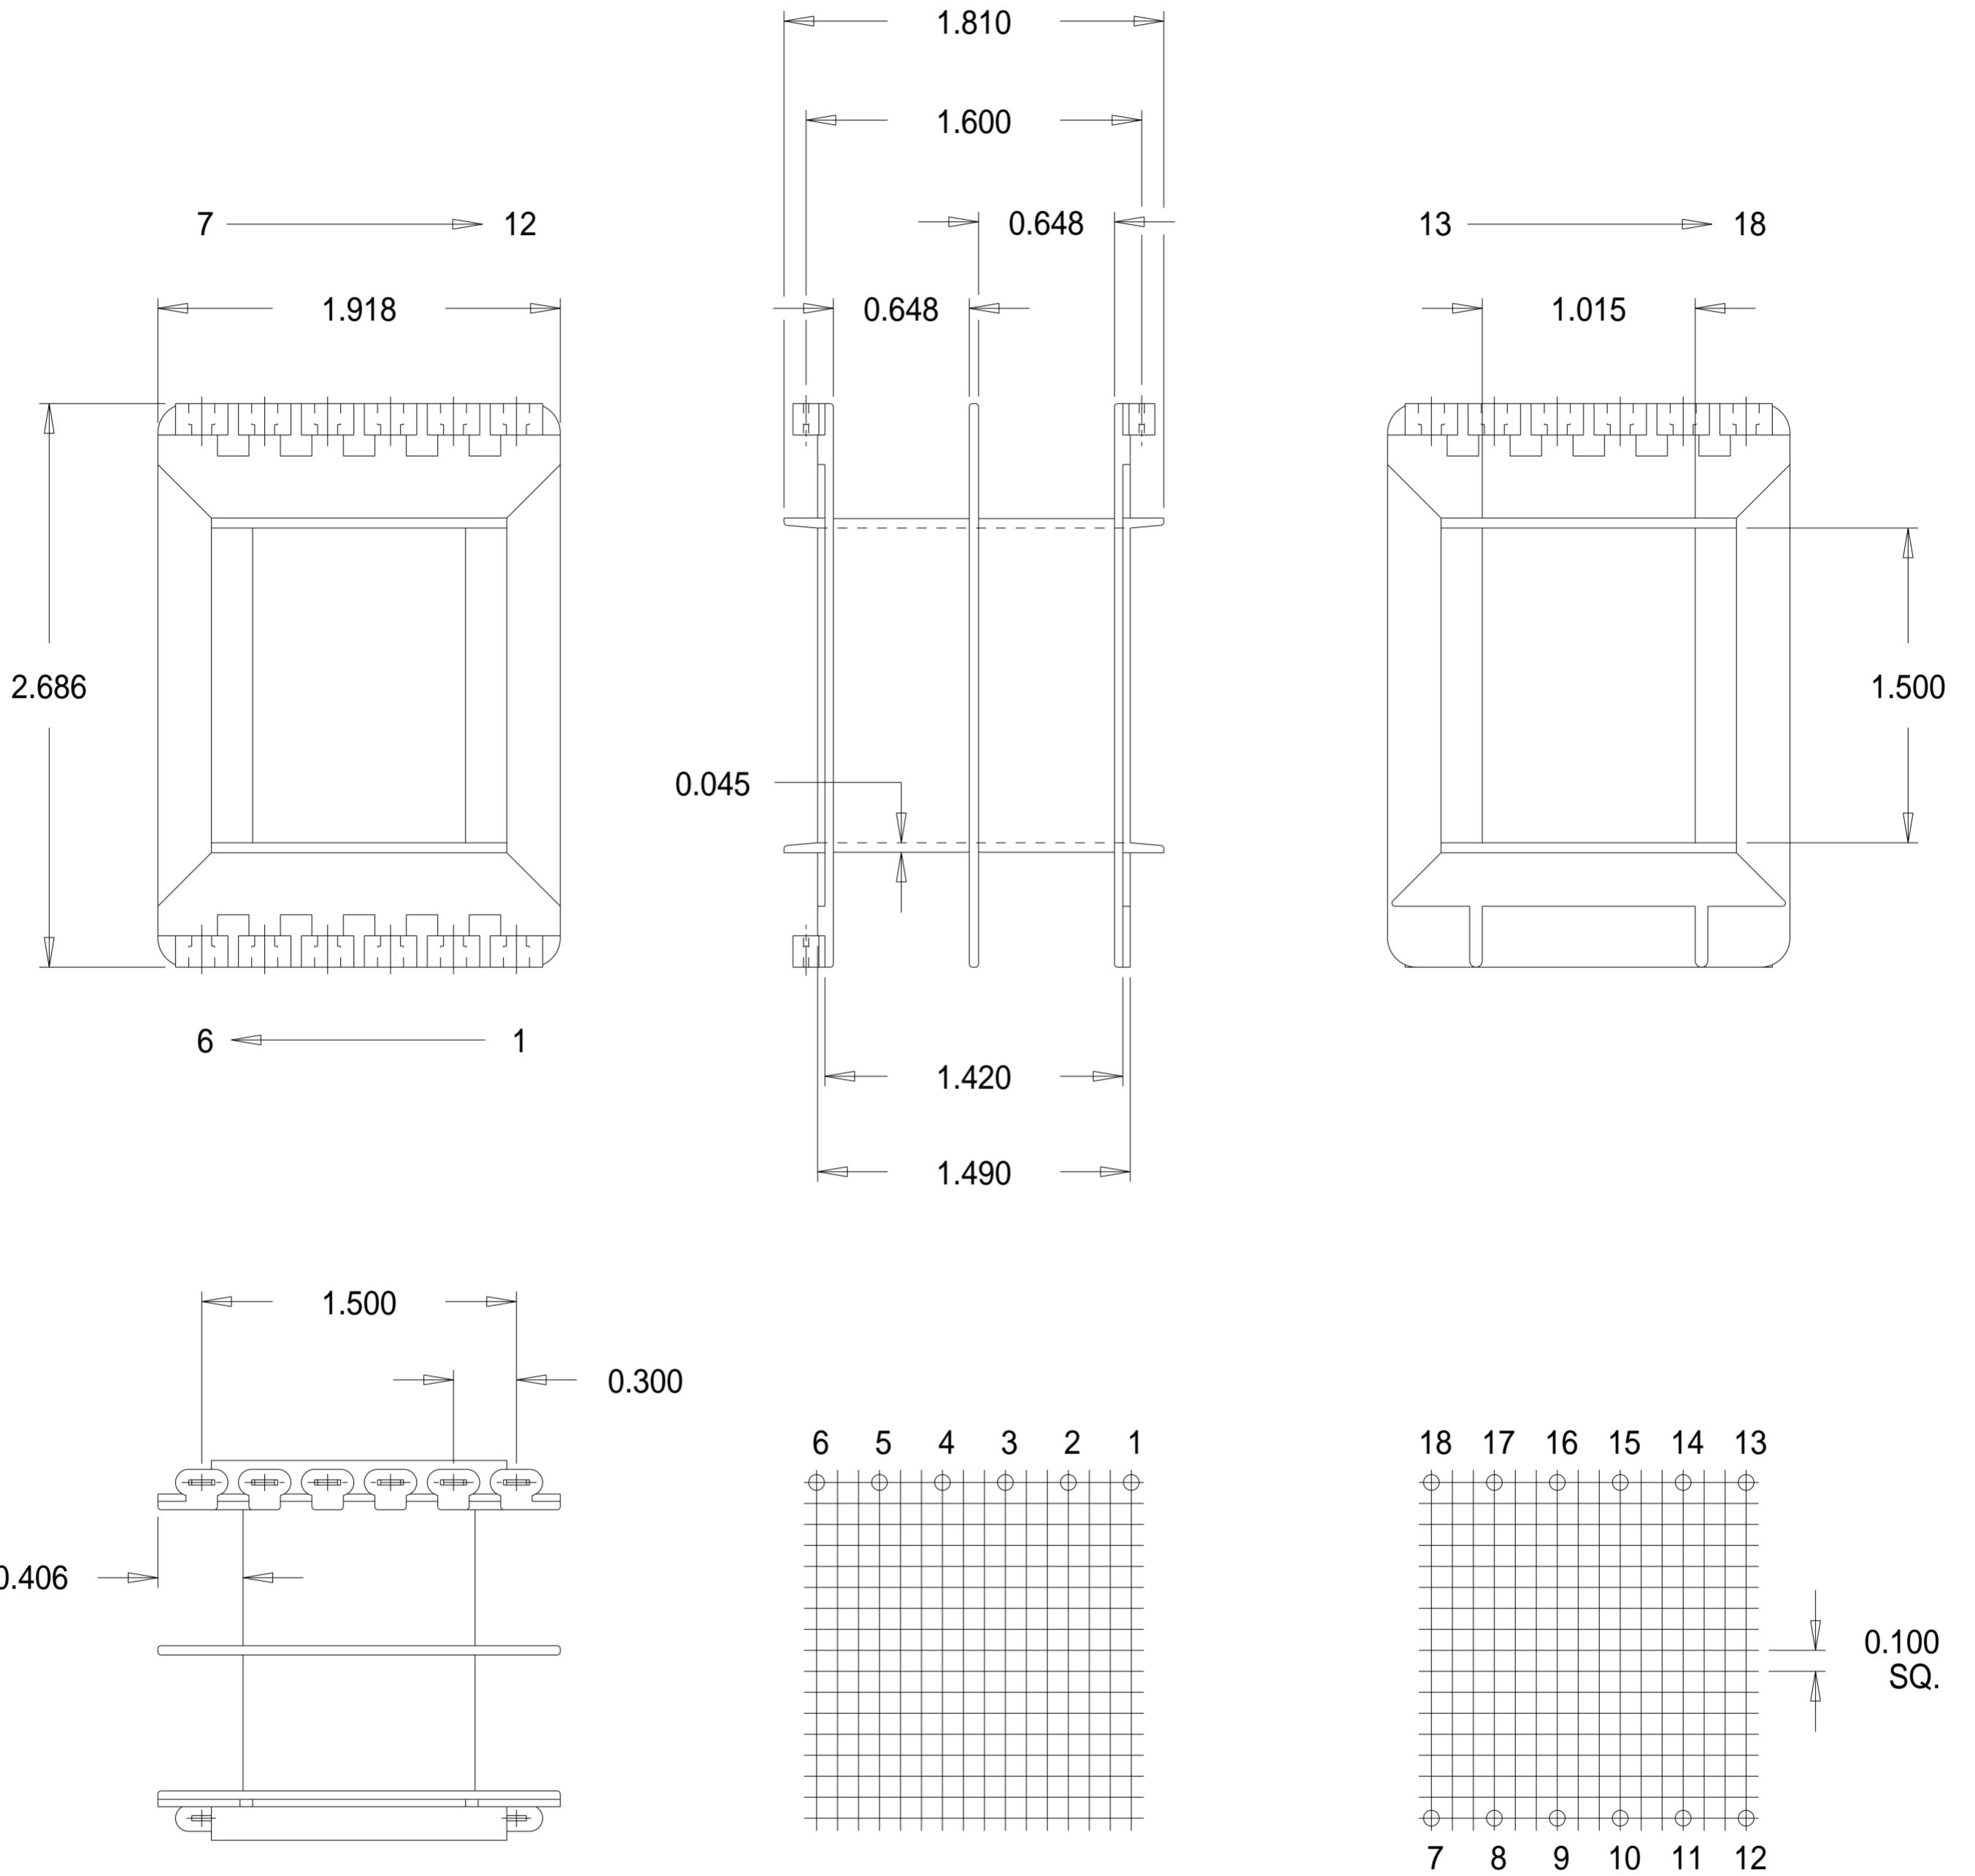

Part No. S06600

29 x 1 1/2" Double Section 'S' Range Bobbin

Dimensions in inches.